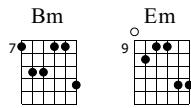

Gymnopedie No.1

Erik Satie

Words & Music by Erik Satie arr. by John Kean

Standard tuning

♩ = 88

N-Gt

Measures 1-5: Treble clef, 3/4 time, key of D major. Dynamics: *f*. TAB: 4 5 6 / 4 4 / 4 5 6 / 4 4 / 4 5 7 / 4 5 6 / 0 / 0 / 0 / 0 / 0

Measures 6-11: Treble clef, 3/4 time, key of D major. TAB: 5 4 4 / 4 4 / 6 6 5 / 4 4 / 4 5 6 / 4 4 / 0 / 0 / 0 / 0 / 0

Measures 12-17: Treble clef, 3/4 time, key of D major. TAB: 4 4 / 4 7 / 5 4 4 / 4 4 / 4 4 5 / 4 4 / 0 / 0 / 0 / 0 / 4

Measures 18-23: Treble clef, 3/4 time, key of D major. TAB: 4 5 6 / 2 2 / 5 5 / 5 4 5 / 4 2 3 / 2 0 2 / 4 6 / 4 2 / 2 2 / 0 / 0

24

TAB 5 3 2 0 0 0 2 3 5 7 0 2 0 2

B 0 0 0 0 0 0 0 0 0 0 0 0 0 0

30

TAB 0 0 0 5 2 4 4 4 6 5 6 4 5 2 4 0 2