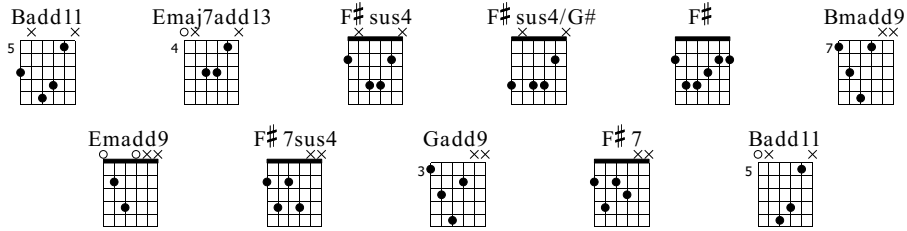

# Always With Me, Always With You

Words & Music by Joe Satriani

Standard tuning

♩ = 148

E-Gt

Badd11

*f*

Badd11