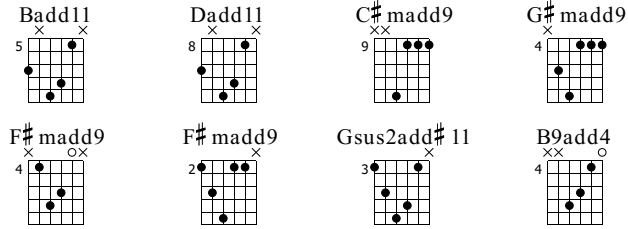

Echo

Words & Music by Joe Satriani

Standard tuning

♩ = 138

E-Gt

Em

f

1

3

5

D6

CM7add#11

7

9

Musical notation for measures 9 and 10. The staff shows a sequence of eighth notes: G4, A4, B4, C5, B4, A4, G4, F4, G4, A4, B4, C5, B4, A4, G4, F4. The key signature has one sharp (F#). The guitar tab below shows fret numbers: 3-4-0-2-0 | 5-4-0-7 | 7-4-0-7 | 7-4-0-7.

T
A
B

11

Musical notation for measures 11 and 12. The staff shows a sequence of eighth notes: G4, A4, B4, C5, B4, A4, G4, F4, G4, A4, B4, C5, B4, A4, G4, F4. The key signature has one sharp (F#). The guitar tab below shows fret numbers: 7-4-0-7 | 0-4-0-7 | 7-4-0-7 | 7-4-0-7.

T
A
B

13

Musical notation for measures 13 and 14. The staff shows a sequence of eighth notes: G4, A4, B4, C5, B4, A4, G4, F4, G4, A4, B4, C5, B4, A4, G4, F4. The key signature has one sharp (F#). The guitar tab below shows fret numbers: 7-4-0-7 | 5-4-0-7 | 3-4-0-2-0 | 3-4-0-2-0.