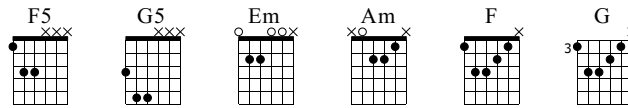

The Crush Of Love

Joe Satriani

Words & Music by Joe Satriani

Standard tuning

♩ = 108

E-Gt

Measures 1-7: Treble clef, 4/4 time. Measure 1: rest. Measure 2: F5 chord. Measure 3: G5 chord. Measure 4: Em chord. Measure 5: Am chord. Measure 6: F chord. Measure 7: G chord. Dynamics: *f* starting at measure 2. TAB: 8 10 9 | 7 8 9 | 10 9 | (10) (9) | 7-9-10 7 | 8 10 9 | 7 8 9

Measures 8-15: Treble clef, 4/4 time. Measure 8: F5 chord. Measure 9: G5 chord. Measure 10: Em chord. Measure 11: Am chord. Measure 12: F chord. Measure 13: G chord. Measure 14: F5 chord. Measure 15: G5 chord. Dynamics: *f* continues. TAB: 10 9 | (10) (9) | 7-9-10 7 | 8 10 9 | 7 8 9 | 10 9 | (10) (9) | 7-9-10 7 | 8 10 9 | 7 8 9

Measures 16-25: Treble clef, 4/4 time. Measure 16: F5 chord. Measure 17: rest. Measure 18: rest. Measure 19: rest. Measure 20: rest. Measure 21: rest. Measure 22: rest. Measure 23: rest. Measure 24: rest. Measure 25: rest. TAB: 10 9 | 7 | | | | | | | | |

Measures 26-35: Treble clef, 4/4 time. Measure 26: rest. Measure 27: rest. Measure 28: rest. Measure 29: rest. Measure 30: rest. Measure 31: rest. Measure 32: rest. Measure 33: rest. Measure 34: F5 chord. Measure 35: G5 chord. TAB: | | | | | | | | | 8 10 9 | 7 8 9