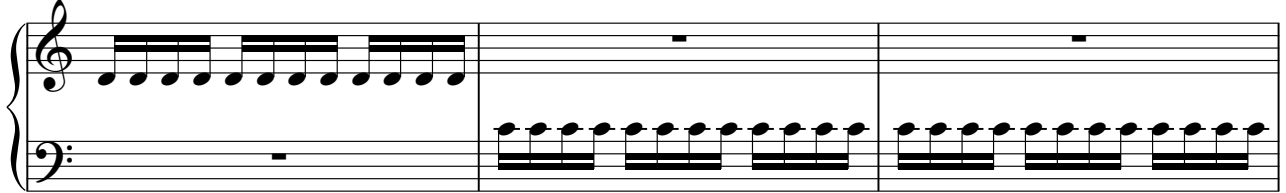

Marimba Stacc.

29

31

33

36

39

42

45

48