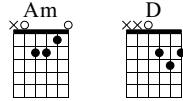

Apache

Words & Music by The Shadows

Standard tuning

♩ = 125

S-Gt

Am D Am D

TAB

0	2	0	2						
1	3	1	3						
2	2	2	2						
0	0	0	0						