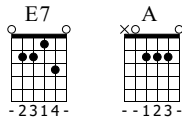

## Shadows single

Standard tuning

♩ = 135

E-Gt

1

*f*

TAB

4	4	4	4	4	4
3	3	3	3	3	3
4	4	4	4	4	4
0	0	0	0	2	2
				4	4

5

I couldn't set the rh

TAB

2	2	3	3	3	2	2	1	4	1	2	4	2
---	---	---	---	---	---	---	---	---	---	---	---	---

10

The same - listen to the song

TAB

2	1	0	1	4	2	2	2	1	0	1	4	2	2	2	2	4	4
---	---	---	---	---	---	---	---	---	---	---	---	---	---	---	---	---	---