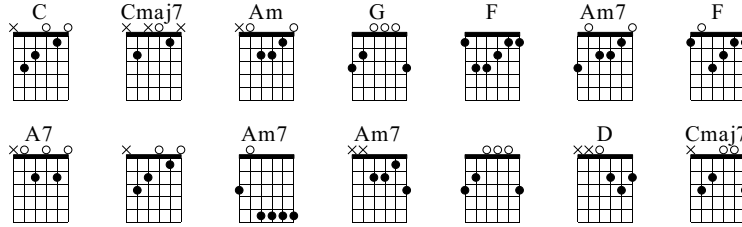

America

Paul Simon
The definitive

Words & Music by Paroles & musique Paul Simon

Standard tuning

♩ = 160

C Cmaj7 Am G F

S-Gt

f
Capo. fret 2