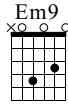

Kathy's song

Paul Simon
Live "Greatest hits"

Words & Music by Paul Simon

Standard tuning

♩ = 155

N-Gt

1. I hear the drizzle...

4

8

11

Musical notation for measures 14-17. Chords: Bm, C, C.

Musical notation for measures 18-21. Chords: Am, Am7, D, G, C.

2. And from the shelter...

Musical notation for measures 22-25. Chords: G, G, C, G, G.