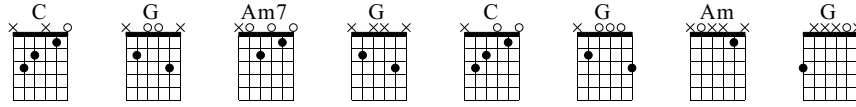

# The 59 th street bridge song (feelin' groovy)

Paul Simon

Parsley, Sage, Rosemary and Thyme

Words & Music by Paul Simon

Standard tuning

♩ = 150

S-Gt

1

C G Am7 G C G

*f*  
Capo. fret 5

0 3 1 0 0 0 0 0 0 0 3 0 0 0

3 2 0 0 0 0 3 3 2 0 0

Slow down ...

4

Am7 G C G Am7 G C G

1 0 0 0 0 0 0 0 1 0 0 3 3 0 0 0