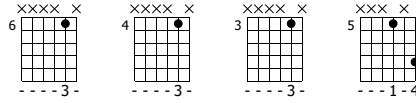

The Rotten Soldier

Sixth Sense

Words & Music by sixth sense

Standard tuning

♩ = 120

S-Gt

f

Cm F Cm F C# G#5 C# G#5 D# sus2 D# D# susD#

TAB

4	6	4	6	2	4	2	4	6	8	6	8
5	5	5	5	5	5	5	5	5	8	8	8
5	5	5	5	5	5	5	5	5	8	8	8
1	1	1	1	1	1	1	1	1	1	1	1

A# sus2 A# A# susA# Cm F Cm F C# G#5 C# G#5

TAB

1	3	1	3	4	6	2	4	2	4	6	8
3	3	3	3	5	5	1	1	1	1	1	1
3	3	3	3	5	5	1	1	1	1	1	1