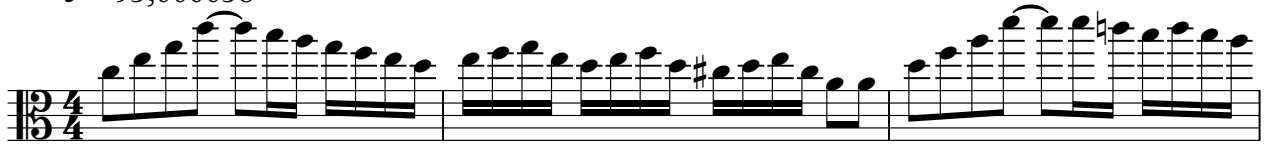

Dragon Warrior III - Castle Theme

Melody

♩ = 93,000038