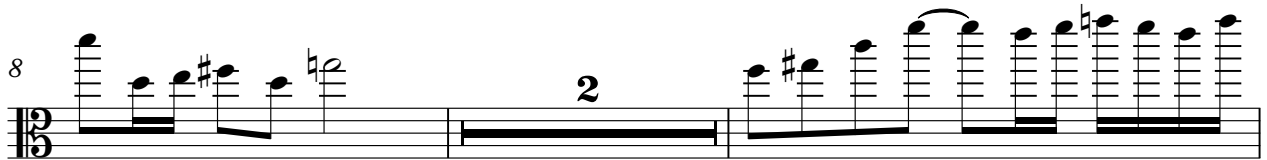

Dragon Warrior III - Castle Theme

Melody

♩ = 93,000038