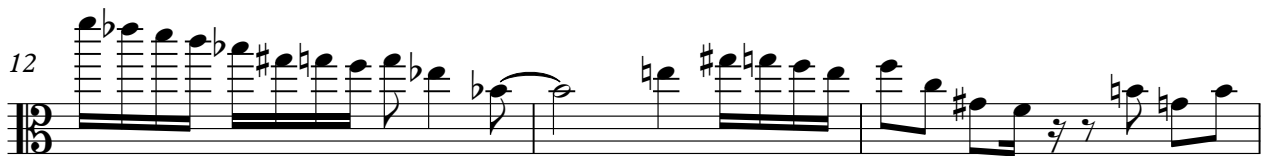

Dragon Warrior III - Castle Theme

Melody

♩ = 93,000038