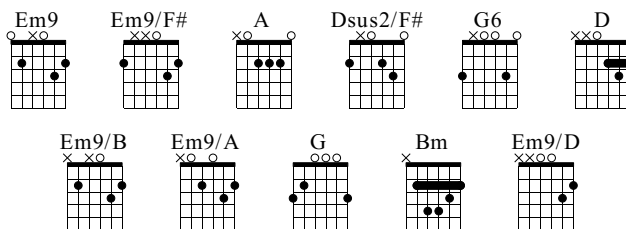

pitseleh

elliott smith

Standard tuning

♩ = 71

N-Gt

intro

intro
Em9

Em9/F#

début arrangement piano
 arrgt piano
 Em9

Em9/D Em9/F#

TAB

2 2 2 2 2 2 2 2 2 2 2 2 2 2 2 2
 0 0 0 0 0 0 0 0 0 0 0 0 0 0 0 0

42

D Em9/B Em9/A A

TAB

43