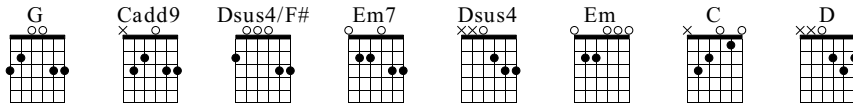

Straight From My Heart

A Song For the Bro

B. Smyth

Bryn Smyth

Words & Music by B. Smyth

Standard tuning

♩ = 85

Intro

♩ = 100 ♩ = 100 *rall.* : ♩ = 80 ♩ = 95

S-Gt

TAB

5 3-2-0 3 (3) (3) (3) (3) (3) 0

7

TAB

2 3 3 2 3 2 2 3 3 2 3 2

9