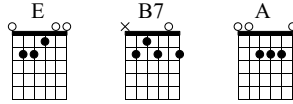

Sonic Magnum - along way.gtp

Sonic Magnum

Standard tuning

♩ = 78

N-Gt

Measures 1-2 of the guitar part. The first measure starts with a first fret barre. The music is in 4/4 time and features a melodic line with a dynamic marking of *f*. The guitar tab below shows the fretting: 5-4-2-4, 7-9-7, 7-9, 9-11-11, 7.

Measures 3-4 of the guitar part. The music continues with a melodic line. The guitar tab shows: 7-9-9, 5-5-5-7-5-4-4-5, 2-2-4, 4, 0-0-0.

Measures 5-6 of the guitar part. Measure 5 includes a barre at the 11th fret. Measure 6 features a chord change to E major. The guitar tab shows: 11-9-9-7-4, 12-10-10-9-5, 0-2-2-1-0-1-0, 0-0-0-0-0-0.

Measures 7-8 of the guitar part. The music continues with a melodic line. The guitar tab shows: 7-4-5-7-7-4, 2, 9-10-12, 9-11-13, 12-12, 2-4.

Measures 9-10 of the guitar part. The music continues with a melodic line. The guitar tab shows: 9-8-9-7-9-7-9, 7-9-7, 7-7-7-5-5.