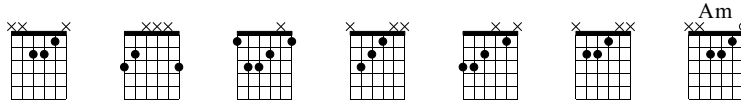

# Sonic Magnum - please cry.gtp

Sonic Magnum

Standard tuning

♩ = 100

S-Gt

1

*f*

T  
A  
B