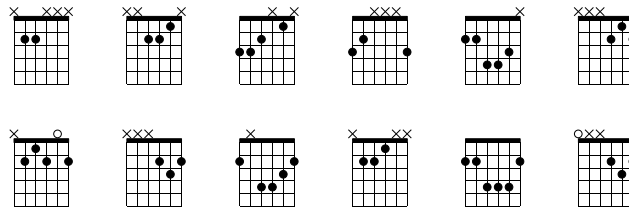

Sonic Magnum - what the matter with you.gp3

Sonic Magnum

Standard tuning

♩ = 72

N-Gt

TAB

0	0	0	3	1	0	1	0	1	0	2	0	4	4	3	2	3
0	0	0				2	0	0	0	2	0					
3			3			2		2	3			2				

TAB

0	0	0	0	0	0	0	0	0	0	0	1	2	0	1	2	2
2	0	2	0	0		2	0	2	0	0						
0	0					0					0	2	0	2	2	2

TAB

0	1	3	0	0	2	3	2	2	0	0	0	0	2	0	2	0
3	2	0	0		4	3	4	4	4	4			2	0	0	2
3		2			2		2				0		0	0	3	0

TAB

3	0	0	4	0	1	0	1	2	2	1	2					
0	0	0	0					2	2	0						
3			3					0		0						