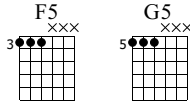

Black Hole Sun

Soundjacker
Superunknow

Words & Music by Chris Cornell

Dropped D
⑥=D

♩ = 52

Intro

E-Gt

f
let ring

TAB

5 5 5 5 5 5 5 5 5 5 5 5 3 3 3 3 0-2 2 4 0

3

let ring

w/bar

Couplet 1

TAB

1 1 1 1 1 1 0 3 0 2 (2) (2)

6

let ring

TAB

Refrain

13

let ring

TAB

1 1 1 1 1 1 1 0 3 0 2 0 3 0