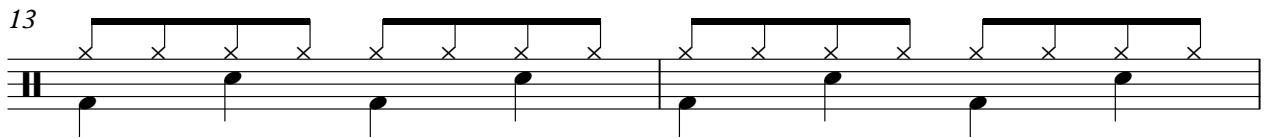

Ninja Gaiden I - Father's Death I

Percussion

♩ = 69,999985 ♩ = 71,000015
Drums (POWER set)