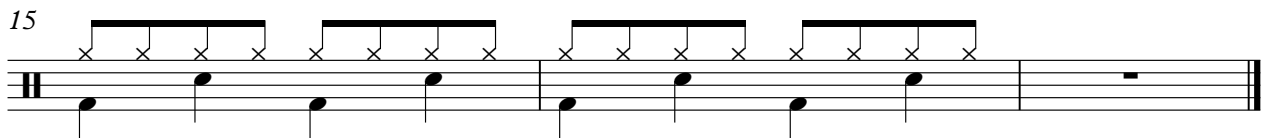

Ninja Gaiden I - Father's Death I

Percussion

♩ = 69,999985 ♩ = 71,000015
Drums (POWER set)