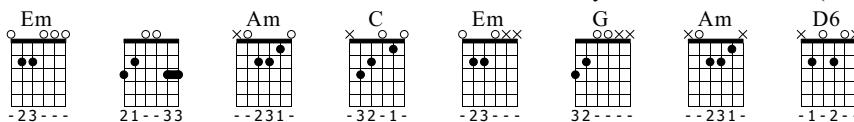

Regression Song

N/A

Stargazer
? (Not yet)

Words & Music by Danelectro-Everfan (Dan K.) of Mysongbook.com

Standard tuning

♩ = 80

Intro
Em

S-Gt

f

Am C

3

6

8