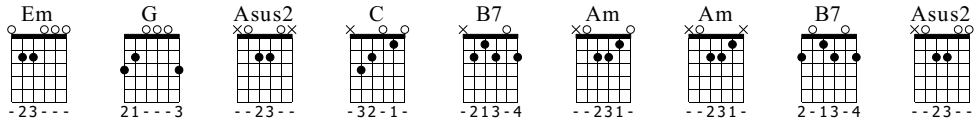

The Disabler Pt. 1

Stargazer

? (Not Yet)

Words & Music by Danelectro-Everfan (Dan K.) of Mysongbook.com

Standard tuning

♩ = 80

Intro.

S-Gt

Em

let ring let ring let ring let ring

1. 2.

let ring let ring

G

3. 4. Verse

Em G G Asus2

let ring let ring