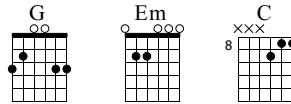

My Old School

Steeley Dan

Standard tuning

♩ = 120

E-Gt

I Remember

Measures 1-5 of the guitar part. Measure 1 has a whole rest. Measure 2 has a G chord. Measure 3 has a G chord and a melodic line. Measure 4 has a G chord and a melodic line. Measure 5 has a G chord and a melodic line. The TAB below shows fret numbers: 5, 5, 3, 3, 5, 7, 5, 3, 5, 0, 3.

the thirty five sweet good-byes when you put me on the wolverine up to Anon -

Measures 6-10 of the guitar part. Measure 6 has an Em chord and a melodic line. Measure 7 has an Em chord and a melodic line. Measure 8 has an Em chord and a melodic line. Measure 9 has a C chord and a melodic line. Measure 10 has a C chord and a melodic line. The TAB below shows fret numbers: 3, 0, 3, 0, 3, 0, 3, 0, 8, 8, 9, 8, 10, 10, 10, 11.

- dale smoking with the boys upstairs when i

Measures 11-14 of the guitar part. Measure 11 has a G chord and a melodic line. Measure 12 has a G chord and a melodic line. Measure 13 has a G chord and a melodic line. Measure 14 has a G chord and a melodic line. The TAB below shows fret numbers: 3, 0, 3, 0, 0, 0, 0, 0, 1, 1, 0, 0, 1, 1, 0, 0.

heard about the whole affair I said Whoa No! William and Mary wont

Measures 15-18 of the guitar part. Measure 15 has a G chord and a melodic line. Measure 16 has a G chord and a melodic line. Measure 17 has a G chord and a melodic line. Measure 18 has a G chord and a melodic line. The TAB below shows fret numbers: 2, 3, 2, 2, 3, 2, 2, 3, 2, 0, 0, 2, 2, 0, 0, 2, 0, 0, 2, 0, 2, 0.