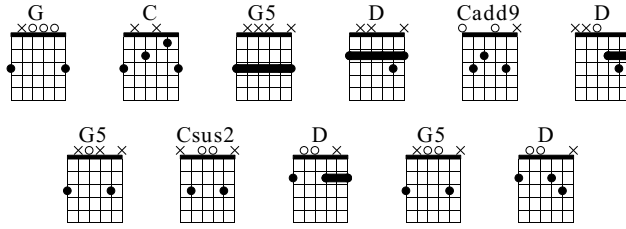

# Father and Son

Words & Music by Cat Stevens

Standard tuning

♩ = 70

S-Gt

Chords: G, C, G, C

*f*

TAB: 3 0 0 0 1 0 3 1 5 | 3 0 0 0 1 0 1

Chords: G5, D, Cadd9, Am, G, Em

TAB: 3 0 1 0 3 3 0 1 | 3 3 3 3 0 0 2 | 0 0 2 0 1 0

Chords: Am, D, G5, D, Cadd9, Am

TAB: 0 2 1 0 2 3 0 1 | 3 0 1 3 3 0 1 | 3 3 3 3 0 0 2

Chords: G, Em, Am

TAB: 0 0 2 0 1 0 | 0 2 3 0 3 2 3 2 0 | 3 0 1