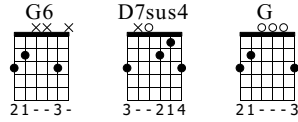

Erdbeermund

Subway to Sally
MCMXCV

Words & Music by Musik: (Subway to Sally) - Bodenski

Standard tuning

♩ = 68

N-Gt

G6 D7sus4

f