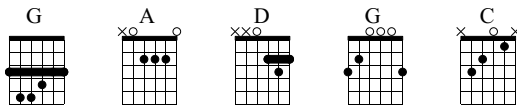

Grace

Supergrass

Life On Other Planets

Words & Music by Supergrass

Standard tuning

♩ = 140

Riff intro

E-Gt

G

A

3
4
5
3

(3)
(4)
(5)
(3)

T
A
B

D

6

T
A
B