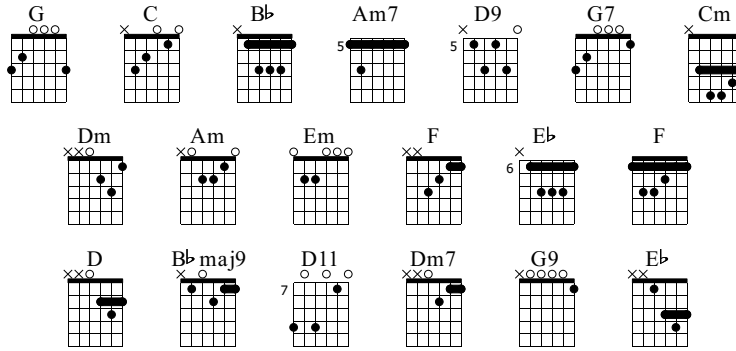

"Love Has Brought Me Around"

James Taylor
Mud Slide Slim

Words & Music by James Taylor

Standard tuning

♩ = 78

Verse 1

S-Gt

G

TAB: 7 5 5 7 5 5 5 7 4 5 4 5 4 5 7 4

G7 C Cm G

19 day was full of blue there was no-thing I could do to see my- self through my

TAB: (4) 5 4 7 5 5 7 4 (4) 5 4 7 5 7 4 (4) 5 4 5 5 7 4

G G7 C Cm

22

head is full of spring-time and my heart is full of you Good-bye- lone-ly

TAB (4)-5-4-5-4-5-4-5-4 (4)-5-4 7-5 4 7-5-5-7-5

G Bb Dm

25

blue, it shall all come- true. Miss

TAB 4 7-5-7-9-5 8 7

C F G Am Em F Bb Eb

27

No- vem- ber I de- tect a- frown, close your eyes and turn it up- side

Whoh-

T
A
B

(5) 5 7 5 8 5 8

Bridge 3

Dm7 G9 C Dm7 G Am Em

43

Now I know you know- *mf* , what I've got to *f* say is an old cli-

T
A
B