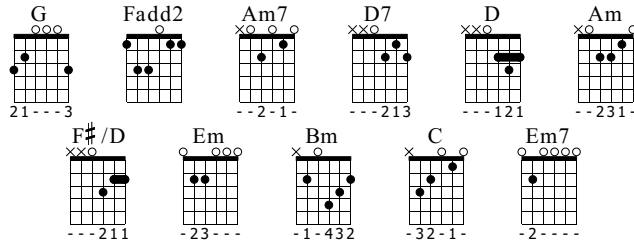

Fleur de ma ville (live)

Téléphone Téléphone "Le Live"

Words & Music by Jean-Louis Aubert

Standard tuning

♩ = 130

E-Gt

1

G **Fadd2** **Am7**

TAB

3	3	3	3	3	3	1	1	1	1	1	1	0	0	0	0	0	0
0	0	0	0	0	0	0	0	0	0	0	0	0	0	0	0	0	0
2	2	2	2	2	2	3	3	3	3	3	3	2	2	2	2	2	2
3	3	3	3	3	3	0	0	0	0	0	0	0	0	0	0	0	0

4

D7 **G** **Fadd2** **Am7**

TAB

2	2	2	2	2	2	3	3	3	3	3	3	1	1	1	1	1	1	0	0	0	0	0	0
1	1	1	1	1	1	0	0	0	0	0	0	0	0	0	0	0	0	1	1	1	1	1	1
0	0	0	0	0	0	0	0	0	0	0	0	0	0	0	0	0	0	2	2	2	2	2	2
0	0	0	0	0	0	3	3	3	3	3	3	0	0	0	0	0	0	0	0	0	0	0	0

8

D **G** **Fadd2** **Am7**

TAB

2	2	2	2	2	2	3	3	3	3	3	3	1	1	1	1	1	1	0	0	0	0	0	0
3	3	3	3	3	3	0	0	0	0	0	0	0	0	0	0	0	0	1	1	1	1	1	1
0	0	0	0	0	0	0	0	0	0	0	0	0	0	0	0	0	0	2	2	2	2	2	2
0	0	0	0	0	0	3	3	3	3	3	3	0	0	0	0	0	0	0	0	0	0	0	0