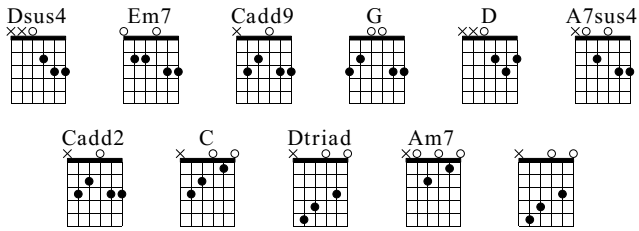

God of Wonders

Third Day
City on a Hill

Standard tuning

♩ = 83

N-Gt

1

Capo. fret 3

T
A
B

NOTE: Capo 3rd fret

5

f

T
A
B

9

T
A
B

13

T
A
B