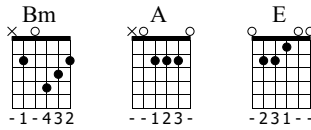

Wicked Game

Chris Isaak Cover

Three Days Grace

Standard tuning

Moderate ♩ = 120

Intro

S-Gt

f *let ring* *let ring*

TAB: 2 4 4 3 4 | 0 2 2 2 | 0 2 2

World was on fire and no one would save me but you

Verse 1

TAB: 1 2 2 1 3 4 | 2 2 2 2 2 2 | 2 2 2 2 2 2 | 2 2 2 2 2 2

4x

4x

TAB: 0 0 0 0 0 0 | 0 0 0 0 0 0 | 0 0 0 0 0 0 | 0 0 0 0 0 0 | 0 0 0 0 0 0

No, I don't want to fall in love

Chorus

4x

27

T
A
B

0 0 0 0 | 0 0 0 0 | 2 2 2 2 | 2 2 2 2 | 2 2 2 2 | 2 2 2 2 | 0 0 0 0 | 0 0 0 0 | 0 0 0 0 | 0 0 0 0

1 1 1 1 | 1 1 1 1 | 4 4 4 4 | 4 4 4 4 | 4 4 4 4 | 4 4 4 4 | 2 2 2 2 | 2 2 2 2 | 2 2 2 2 | 2 2 2 2

0 2 2 2 | 0 2 2 2 | 0 2 2 2 | 0 2 2 2 | 0 2 2 2 | 0 2 2 2 | 4 4 4 4 | 4 4 4 4

0 2 2 2 | 0 2 2 2 | 0 2 2 2 | 0 2 2 2 | 0 2 2 2 | 0 2 2 2 | 4 4 4 4 | 4 4 4 4

A

E

39

T
A
B

0 0 2 2 | 0 0 2 2 | 2 2 2 2 | 2 2 2 2 | 2 2 2 2 | 2 2 2 2 | 2 2 2 2 | 2 2 2 2