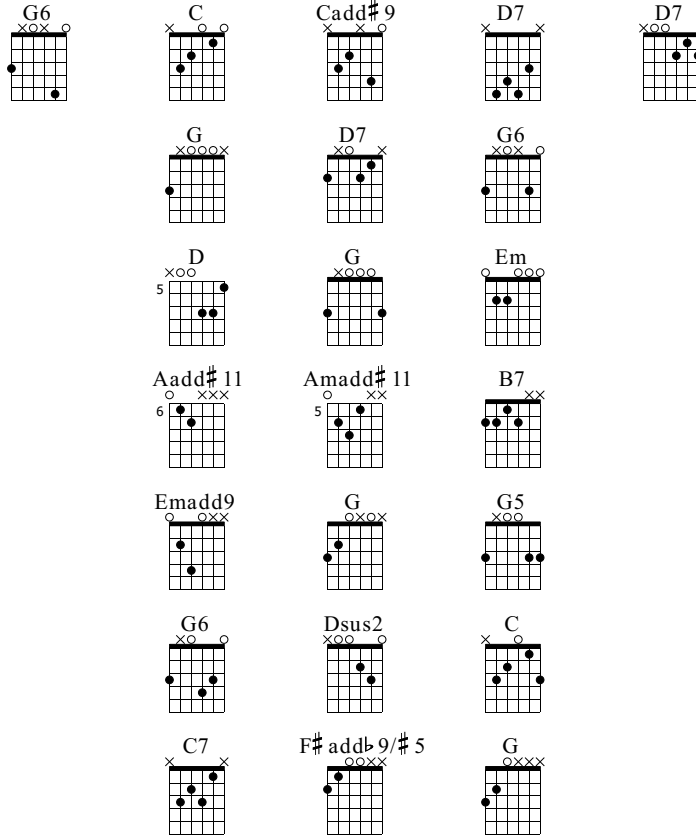

Drag Rag

Words & Music by © Tirman 1999

Standard tuning

♩ = 190

~190
 (♩ = ♩₃)

S-Gt

G6

Capo. fret 2 *f*

TAB

T	2	3	4	5	0	0	3	0	3	0	0	0	3	0
A					0		0		0		0	3		0
B				3			3				3			3

C Cadd#9 D7 D7

4

let ring let ring

let ring let ring

TAB

T	0	4	0	4	0	3	5	5	5	2	1	2	2	2	2	0	0	0	1
A							5	4	4							2	0	0	0
B	3	2	3	2		5		5		0	0	0	0		0	0	0	0	0