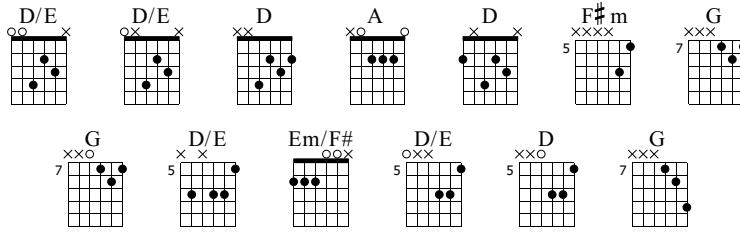

Auld Lang Syne

Robert Burns

Words & Music by Robert Burns

Standard tuning

♩ = 120

N-Gt

Chords: D/E, D/E, D, A, A, D

f

Tablature: T 2 3 3 3 | 2 0 0 2 0 | 2 3 2 3 7 | A 4 4 0

Chords: F#m G, G, D/E, A, A, Em/F#, D/E

Tablature: T 5 7 7 7 | (7) 5 7 7 | 0 0 2 3 2 | 2 0 3 0 0 | 5 7 7 7 | (7) 7 7 7 | 7 2 2 2 | 0 0 2 2 | 0 0 2 2 | 2 2 0 0 | 2 2 4 0

Chords: G D/E, A, A, G D/E, D G, G D/E

Tablature: T 7 5 7 7 | 0 2 3 2 | 7 5 7 7 | 5 7 7 8 | 10 5 7 7 | 7 7 7 7 | 7 7 7 7 | 0 0 7 8 | 7 7 7 7 | 0 0 7 0 | 0 0 7 0

14 A A D/E

T 0 0 2-0 3 0-0 3

A 7 2 2 0 0 2 2