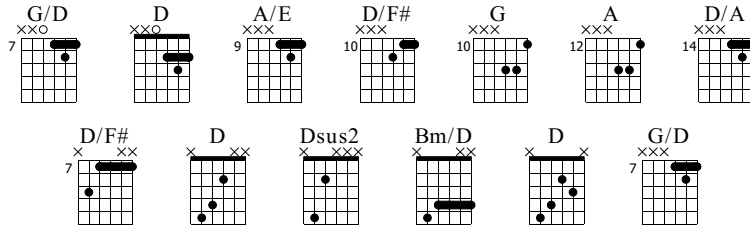

End Of The Line

Traveling Wilburys

Vol 1

Words & Music by Charlie T. Jnr & Otis, Nelson, Lefty, & Lucky Wilbury.

Standard tuning

♩ = 84

Intro (0:00)

E-Gt

Chords: G/D, D, G/D, A/E, D/F#

f

TAB: 7-7-8-8, 7-7-8-8, 7-X-2-2, 8-X-3-3, 7-7-8-8, 7-7-8-8, 7-9-9-10, 8-10-10-10, 7-7-7-7, 7-7-7-7, 7-9-9-10, 8-10-10-10, 7-9-9-11

G/D

A/E

G

A

D/A

chorus Rhy. Fig. 1 (0:11)

TAB: 7-7-8-8, 7-7-8-8, 7-9-9-X-10, 8-X-12-X, 14, 15, (14), (15), (14), 5-5-X

10

TAB: 5-X-7-5-7-5, 5-7-7-5, 3-5-5-5-7-X, 9-7-5

14

TAB: 5-5-5-7-5-7-5, (5)-5-7-5-7, 7-5-7-4-7, 5-5-X

18