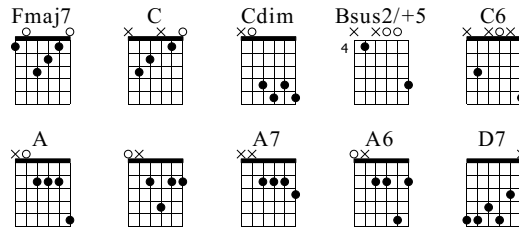

I' ll See You In My Dreams

Merle Travis

Words & Music by I. Jones/G. Kahn

Standard tuning

♩ = 160

E-Gt

f *mf* *f* *mp* *f*

Fmaj7