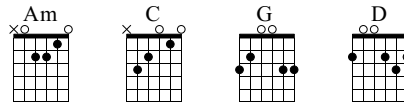

Feeling Oblivion

Turin Brakes
The Optimist LP

Standard tuning

♩ = 100

S-Gt

T
A
B

T
A
B

Verse