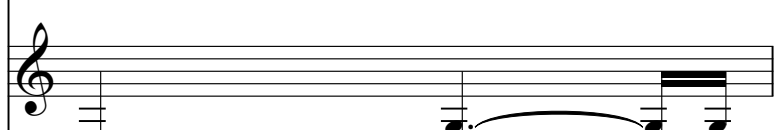

Accomp. = Bright Piano

Melody = Shakuhachi

Accomp. = Bright Piano

Melody = Shakuhachi

Harmonics = Lower String Ensemble

Accomp. = Bright Piano

Harmonics = Lower String Ensemble

Accomp. = Bright Piano

Zelda I - Legend of Zelda - Underworld
Harmonics = Lower String Ensemble

♩ = 90,000092

5 **16**

Zelda I - Legend of Zelda - Underworld

Accomp. = Bright Piano

♩ = 90,000092

4

8