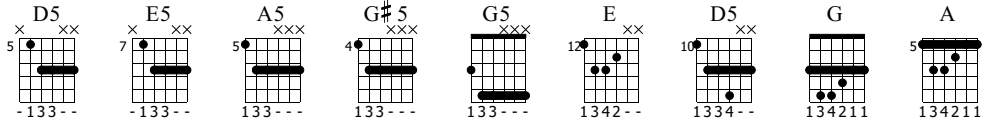

# Vertigo

U2  
Vertigo

Words & Music by U2

Standard tuning

$\text{♩} = 136$

**Intro**

E-Gt

The Intro section consists of 8 measures. The first measure is a whole rest. The following seven measures feature a rhythmic pattern of eighth notes with a sharp sign above the staff, indicating a key signature change to D major. The guitar tablature below shows the corresponding fretting and muting for each measure.

**Pre-Verse**

D5 E5

The Pre-Verse section starts at measure 4. It features a melodic line in the treble clef and a bass line in the guitar tablature. The first four measures are marked with a sharp sign above the staff. The fifth and sixth measures are marked with a sharp sign above the staff and a '7' above the notes. The seventh and eighth measures are marked with a sharp sign above the staff and a '7' above the notes. The guitar tablature shows the fretting and muting for each measure.

A5 G#5 G5

This section continues the Pre-Verse from measure 7. It features a melodic line in the treble clef and a bass line in the guitar tablature. The first three measures are marked with a sharp sign above the staff. The fourth and fifth measures are marked with a sharp sign above the staff and a '7' above the notes. The sixth and seventh measures are marked with a sharp sign above the staff and a '7' above the notes. The guitar tablature shows the fretting and muting for each measure.

9

This section continues the Pre-Verse from measure 9. It features a melodic line in the treble clef and a bass line in the guitar tablature. The first three measures are marked with a sharp sign above the staff. The fourth and fifth measures are marked with a sharp sign above the staff and a '7' above the notes. The sixth and seventh measures are marked with a sharp sign above the staff and a '7' above the notes. The guitar tablature shows the fretting and muting for each measure.