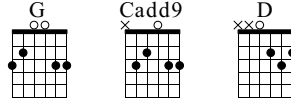

Mr Recordman

Words & Music by UGLY KID JOE

Tune down 1/2 step

- ① = D# ④ = C#
- ② = A# ⑤ = G#
- ③ = F# ⑥ = D#

♩ = 140

N-Gt

Chords: G, Cadd9, D, G, Cadd9

Measure 1: *f*

Chords: D, G, Cadd9, D, G, Cadd9

Chords: D, G, Cadd9, D, G, Cadd9

Chords: D, G, Cadd9, D, G, Cadd9

16

D

TAB

(3)	3	3	3	2	2	2											
(3)	3	3	3	2	2	2											
(2)	2	2	2	0	0	0											
(3)	3	3	3	0	0	0											