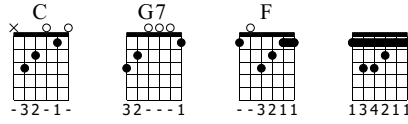

Swanee River

ANONYMOUS

Words & Music by Traditional , adaptation by Tony MARCH

Standard tuning

♩ = 120

C G7 C G7 C F

N-Gt

1

f
let ring

T
A
B

C G7 C G7 C F C G7

5

let ring

T
A
B

C G7 C G7

10