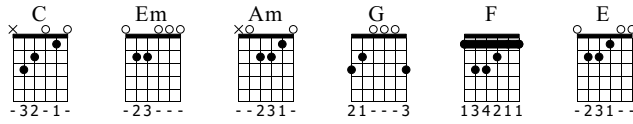

Simple and Clean acoustic

Utada Hikaru
Kingdom Hearts

Standard tuning

♩ = 140

S-Gt

C Em Am G

f
Capo. fret 3

TAB

C G C Am

Am G Am G

F Em Am Am

18

Em E C

TAB

| | | | | | | | | | | | | | | | | | | | |
|---|---|---|---|---|---|---|---|---|---|---|---|---|---|---|---|---|---|---|---|
| 0 | 0 | 0 | 0 | 0 | 0 | 0 | 0 | 0 | 0 | 0 | 0 | 0 | 0 | 0 | 0 | 0 | 0 | 0 | 0 |
| 0 | 0 | 0 | 0 | 0 | 0 | 1 | 1 | 1 | 1 | 1 | 1 | 1 | 1 | 1 | 1 | 1 | 1 | 1 | 1 |
| 2 | 2 | 2 | 2 | 2 | 2 | 2 | 2 | 2 | 2 | 2 | 2 | 2 | 2 | 2 | 2 | 2 | 2 | 2 | 2 |
| 0 | 0 | 0 | 0 | 0 | 0 | 0 | 0 | 0 | 0 | 0 | 0 | 0 | 0 | 0 | 0 | 3 | 3 | 3 | 3 |