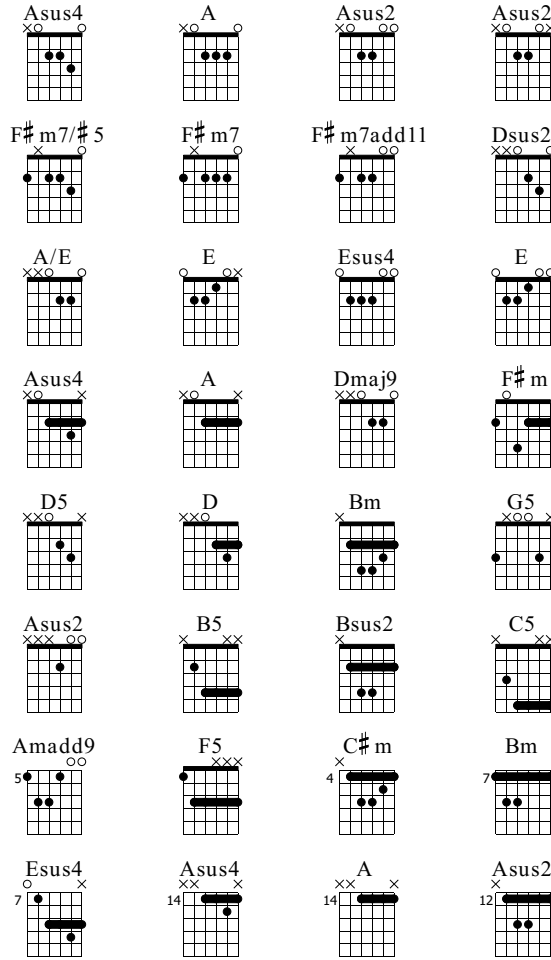

Can't Stop Loving You

Words & Music by Van Halen

Standard tuning

$\text{♩} = 116$

w/harmoniser set one oct

Asus4 A Asus2 A **Intro**

E-Gt

TAB

0 0 0 0 0 0 0 0 (0)

2 2 2 2 2 2 2 2 (2)

0 0 0 0 0 0 0 0 (0)

10

5

full

w/bar

full

full

TAB

1st Verse

Verse

Asus4 A Asus2 A Asus2 A

TAB

14

F#m7/#5 F#m7 F#m7add11 F#m7 F#m7add11 Dsus2 A/E E