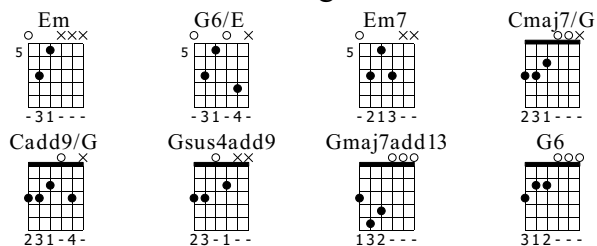

Too Far Gone

Wayne Simon
The Lighter Side

Standard tuning

♩ = 145

Verse Begins

Chords: Em, G6/E, Em7

N-Gt

1

f

TAB: 5 0 7 0 | 8 0 5 0 | 8 0 5 0 | 8 0 5 0 | 0 7 0 0 | 7 5 7 0 | 7 5 7 0 | 5 7 0 0

Cmaj7/G

Cadd9/G

Gsus4add9

Em

G6/E

4

T 0 0 0 0 0 0 0 0 0 0 0 0

A (2) 2 2 2 2 2 2 2 2 2 2 2 2

B 2 2 2 2 2 2 2 2 2 2 2 2

88 G6 Em

let ring

T 0 0 0 0 0 0 0 0 0 0 0 0

A 2 2 2 2 2 2 2 2 2 2 2 2

B 3 2 2 2 2 2 2 2 2 2 2 2