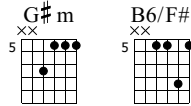

# Dirty Pool

Stevie Ray Vaughan

Tune down 1/2 step

- ① = D#    ④ = C#
- ② = A#    ⑤ = G#
- ③ = F#    ⑥ = D#

♩ = 140

N-Gt

The first system of music features a treble clef, a 3/4 time signature, and a key signature of one sharp (F#). It begins with a single eighth note on the 1st fret of the D string, followed by a series of chords. A dynamic marking of *f* (forte) is placed above the first chord, and the word "full" is written above the second chord. The guitar tablature below shows fret numbers 10 and 12, with a "full" annotation pointing to the 10th fret.

The second system continues the piece with a treble clef and a 3/4 time signature. It features a series of chords and a melodic line. The guitar tablature shows fret numbers 10 and 12, with a "full" annotation pointing to the 10th fret.

The third system of music features a treble clef and a 3/4 time signature. It includes a key signature change to two sharps (F# and C#) indicated by a sharp sign above the staff. The guitar tablature shows fret numbers 9, 10, 12, and 13, with a "full" annotation pointing to the 10th fret.

The fourth system of music features a treble clef and a 3/4 time signature. It includes a key signature change to one sharp (F#) indicated by a sharp sign above the staff. The guitar tablature shows fret numbers 10 and 12, with a "full" annotation pointing to the 10th fret.