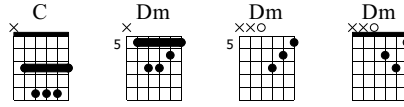

Misteri

Veronica
Veronica

Words & Music by Veronica

Standard tuning

♩ = 145

E-Gt

Measures 1-3 of the guitar score. The treble clef staff shows a series of chords and melodic lines. The bass clef staff shows the corresponding fretting, including triplets and a 5/3 chord.

Measures 4-6 of the guitar score. The treble clef staff continues the melodic and harmonic development. The bass clef staff shows complex fretting, including a 7/5 chord and a 5/3 chord.

Measures 7-9 of the guitar score. The treble clef staff features a repeat sign and a key signature change to one sharp (F#). The bass clef staff shows a sequence of chords and a final chord with a 5/3 structure.

Measures 10-12 of the guitar score. The treble clef staff shows a melodic line with a key signature change to one sharp (F#). The bass clef staff shows a sequence of chords and a final chord with a 5/3 structure.