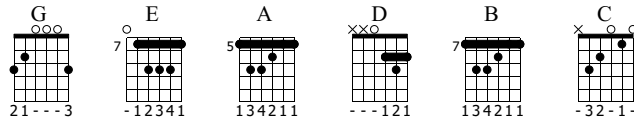

C'est mon choix

Vieilles Salopes (les)

Jamais debout toujours par terre

Standard tuning

♩ = 111

Intro

G E A

The Intro section consists of three measures. The first measure is in G major, the second in E major, and the third in A major. The guitar TAB shows triplets of eighth notes on strings 3, 2, and 1.

Couplet 1

D G E

The first Couplet section consists of three measures. The first measure is in D major, the second in G major, and the third in E major. The guitar TAB shows triplets of eighth notes on strings 2, 3, and 4.

A D

The second Couplet section consists of three measures. The first measure is in A major, and the second in D major. The guitar TAB shows triplets of eighth notes on strings 5, 4, and 3.

Couplet 2
G

Couplet 3
G