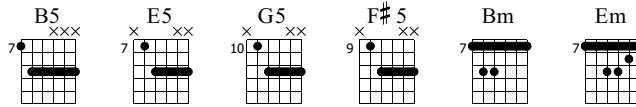

La veuve

Vieilles Salopes (Les)

Aime-moi tendre, Aime-moi vrai.

Standard tuning

♩ = 97

Intro

B5 E5

E-Gt

mf

f

TAB

9	9	9	7	9	9	9	9	9	9	9	7	9	9	9	9
7	7	7	7	7	7	7	7	7	7	7	7	7	7	7	7

G5 F#5

TAB

12	11	12	11	12	11	12	11	9	9	9	7	9	9	9	9
12	11	12	11	12	11	12	11	9	9	9	7	9	9	9	9
10	9	10	9	10	9	10	9	7	7	7	7	7	7	7	7

Couplet

Musical notation for measures 15-16. The guitar tab below shows fingerings for the left hand (T, A, B strings) and fret numbers (7, 7, 7, 7, 7, 7, 7, 7, 7, 7, 9, 9, 9, 7, 9, 9, 9, 9, 9, 9, 9, 7, 9, 9, 9, 9). Includes an **Em** chord marking above the staff.

Musical notation for measures 17-18. The guitar tab below shows fingerings for the left hand (T, A, B strings) and fret numbers (7, 7, 7, 7, 7, 7, 7, 7, 7, 7, 9, 9, 9, 7, 9, 9, 9, 9, 9, 9, 9, 7, 9, 9, 9, 9). Includes a **Pont** marking above the staff.