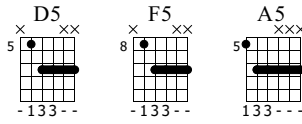

Liberterre

Vieilles Salopes (Les)

Premier Crackage

Standard tuning

♩ = 87

Intro
D5

E-Gt

f

F5

TAB

7-7-7-7-7-7-7-7-7-7-7-7	10-10-10-10-10-10-10-10-10-10-10-10
7-7-7-7-7-7-7-7-7-7-7-7	10-10-10-10-10-10-10-10-10-10-10-10
5-5-5-5-5-5-5-5-5-5-5-5	8-8-8-8-8-8-8-8-8-8-8-8

D5

A5

Couplet 1

TAB

7-7-7-7-7-7-7-7-7-7-7-7	7-7-7-7-7-7-7-7-7-7-7-7	7-7-7-7-7-7-7-7-7-7-7-7
7-7-7-7-7-7-7-7-7-7-7-7	7-7-7-7-7-7-7-7-7-7-7-7	7-7-7-7-7-7-7-7-7-7-7-7
5-5-5-5-5-5-5-5-5-5-5-5	5-5-5-5-5-5-5-5-5-5-5-5	5-5-5-5-5-5-5-5-5-5-5-5

6

TAB

10-10-10-10-10-10-10-10-10-10-10-10	7-7-7-7-7-7-7-7-7-7-7-7	10-10-10-10-10-10-10-10-10-10-10-10
10-10-10-10-10-10-10-10-10-10-10-10	7-7-7-7-7-7-7-7-7-7-7-7	10-10-10-10-10-10-10-10-10-10-10-10
8-8-8-8-8-8-8-8-8-8-8-8	5-5-5-5-5-5-5-5-5-5-5-5	8-8-8-8-8-8-8-8-8-8-8-8

9

TAB

7-7-7-7-7-7-7-7-7-7-7-7	10-10-10-10-10-10-10-10-10-10-10-10	7-7-7-7-7-7-7-7-7-7-7-7
7-7-7-7-7-7-7-7-7-7-7-7	10-10-10-10-10-10-10-10-10-10-10-10	7-7-7-7-7-7-7-7-7-7-7-7
5-5-5-5-5-5-5-5-5-5-5-5	8-8-8-8-8-8-8-8-8-8-8-8	5-5-5-5-5-5-5-5-5-5-5-5