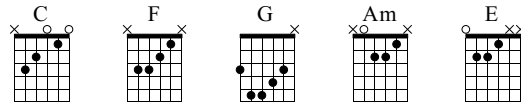

American Music

Violent Femmes Why do Birds Sing?

Standard tuning

♩ = 115

♩ = 115 ♩ = 115 ♩ = 115

Verse 1

C F G

S-Gt

First system of music for Verse 1, measures 1-5. It includes a treble clef staff with a 4/4 time signature and a guitar staff with TAB. The guitar staff shows fret numbers and picking directions (up and down arrows). Chord diagrams for C, F, and G are indicated above the staff.

♩ = 100 ♩ = 115 ♩ = 205

Second system of music for Verse 1, measures 6-12. It includes a treble clef staff and a guitar staff with TAB. The guitar staff shows fret numbers and picking directions. The tempo markings above the staff are ♩ = 100, ♩ = 115, and ♩ = 205.