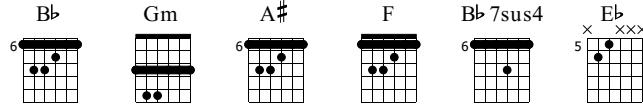

# Ugly

Violent Femmes  
Violent Femmes

Words & Music by Gordon Gano

Standard tuning

♩ = 190

**Intro**

E-Gt

Chords: Bb, Gm, Bb, Gm

Tab: 7-8, 5-3, 7-8, 5-3

3-(3)-(3), 6-(6)-(6), 3-(3)-(3)

Chords: Bb, Gm, A#, Gm

Tab: 8-8-8-7-8, 5-5-3-5-3-5, 8-8-8-8, 5-3-5-3-(3)

full full full full

**Verse 1**

Chords: Bb, Gm, Bb, Gm, Bb

Tab: 8-8-6-3-5-5-3-6-8-6-3-5-5-3-6-8-6

Chords: Gm, Bb, Gm, Bb, Gm

Tab: 3-5-5-3-6-8-6-3-5-5-3-6-8-6-3-5-5-3

Pre-Chorus

19 F F F F F

TAB

2	2	2	2	2	2	2	2	2	2
3	3	3	3	3	3	3	3	3	3
3	3	3	3	3	3	3	3	3	3
1	1	1	1	1	1	1	1	1	1

Chorus

24 Bb 7sus4 Eb Bb 7sus4 Eb Bb 7sus4