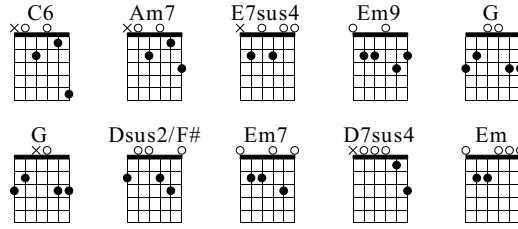

jAM sESSION

Words & Music by Guilherme Wallau e Lucas Sudatti

Standard tuning

♩ = 76

C6 Am7

S-Gt

f

let ring

TAB

5 1 2 0 3 1 0 2 0 15 14 12 15 13 12 14 12 11 14 12 10 14 12 10 9

E7sus4 Em9 G Am7

let ring

TAB

0 2 2 0 2 3 0 3 1 0 2 0 15 14 12 15 13 12 14 12 11 14 12 10 14 12 10 9

G Dsus2/F# Am7 Em7

let ring

TAB

3 0 2 3 0 2 0 3 1 0 2 0 15 14 12 15 13 12 14 12 11 14 12 10 14 12 10 9 0 3 2 2 0

Am7 Em7 Am7 Em7 D7sus4 Am7 Em7 Am7 Em7 Am7

11

TAB

Em Em7 Am7 Em7 D7sus4 Am7 Em7 Am7 Em7 Am7

21

$\text{♩} = 50$