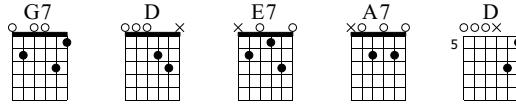

Old Country Rock

Roger Mason, Steve Waring

Guitar Picking

Words & Music by Trad.

Dropped D
⑥=D

♩ = 170

INTRO

S-Gt